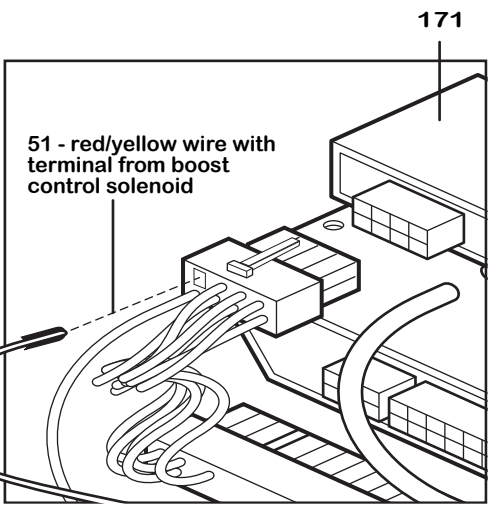

Model No: **APS350Z-FSS/01** 25/09/04

Description: **FUEL SUPPLY SYSTEM**

Application: **NISSAN 350Z**

VIEW OF STOCK ECU AND APS COMPUTER UNDER RHS DASH