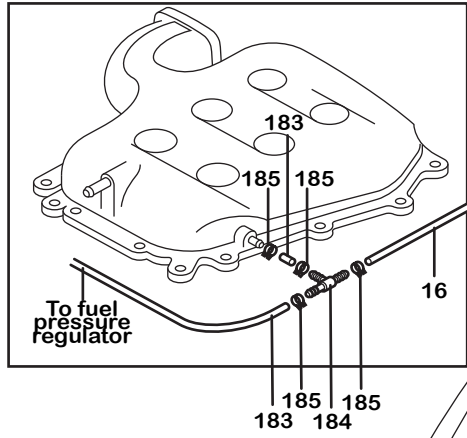

Model No: **APS350Z-FSS/01** 25/09/04

Description: **FUEL SUPPLY SYSTEM**

Application: **NISSAN 350Z**

VIEW OF STOCK ECU AND APS COMPUTER UNDER RHS DASH