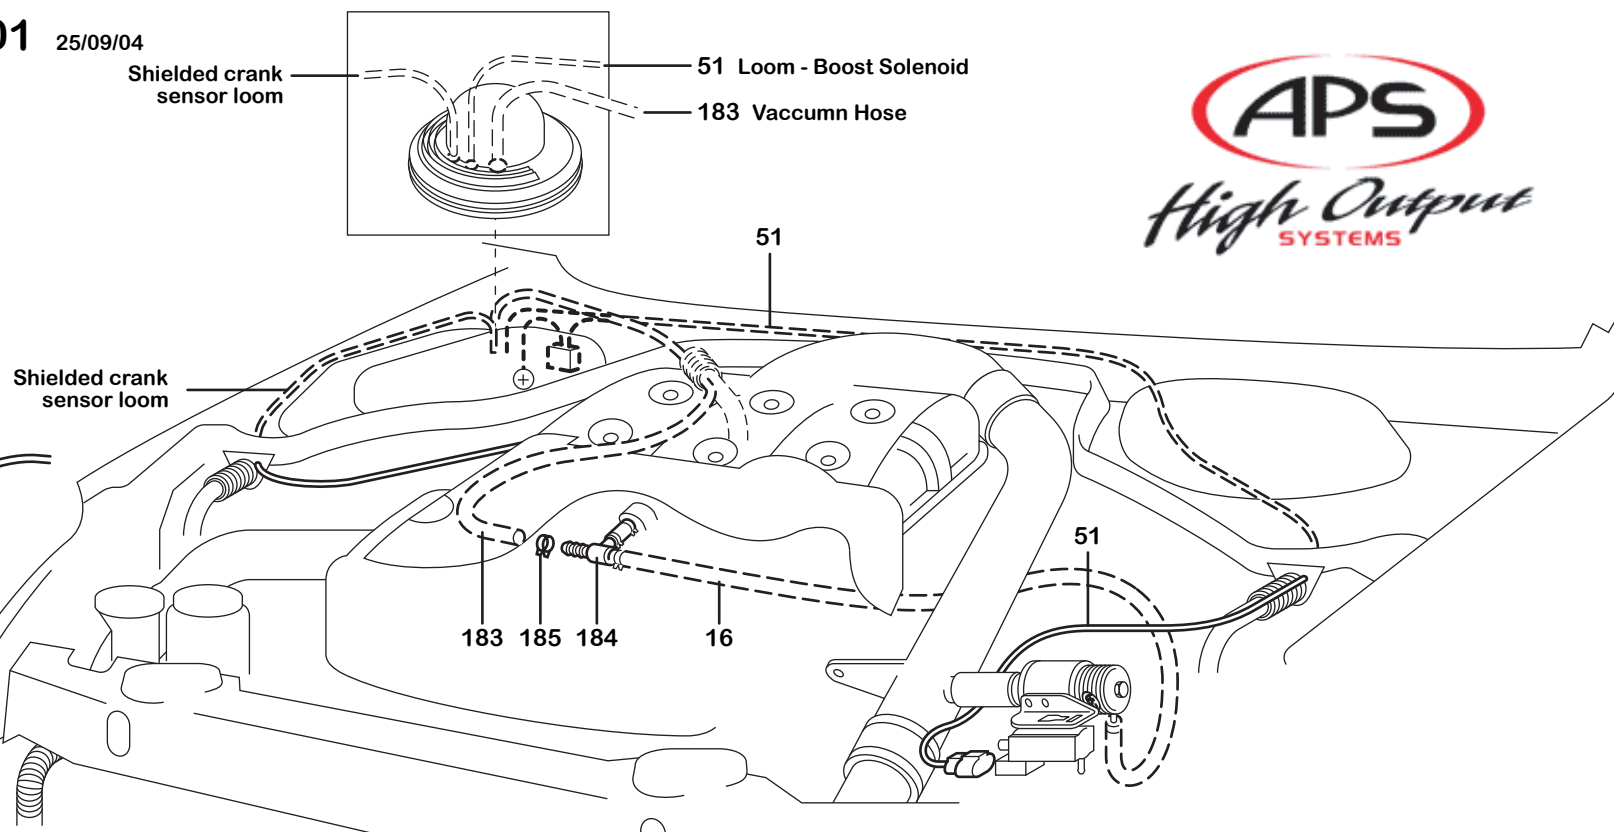

Model No: **APS350Z-FSS/01** 25/09/04

Description: **FUEL SUPPLY SYSTEM**

Application: **NISSAN 350Z**

VIEW OF STOCK ECU AND APS COMPUTER UNDER RHS DASH